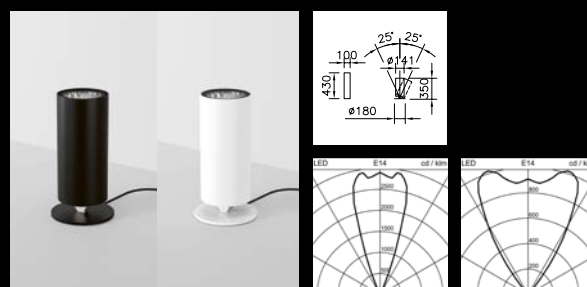

Group and control via MyLights Remote

The **STREAM** MyLights Remote variant can be grouped and controlled via Bluetooth. MyLights Remote is 100% Casambi compatible. This means that the MyLights Remote variant can be combined with all Casambi accessories. This makes it easy to control a room consisting of several luminaires via the Mobile App, a Casambi motion detector or the MyLights Switch.

read the full story:

STREAM

Product range overview

	STREAM Uplight
Luminous flux of luminaire	
16'500 lm, 7'300 lm [Tunable]	
Colour temperature	
3'000 K, 4'000 K, 2'700 K – 6'500 K [Tunable]	
Colour renderings	
Ra ≥80 / Ra ≥90 [Tunable]	
Height	
STREAM Table 350 mm	
STREAM Low 1'100 mm	
STREAM High 1'800 mm	
Colour	
Black, white	
Light control	
Pushbutton on the housing	
MyLights Remote Casambi	