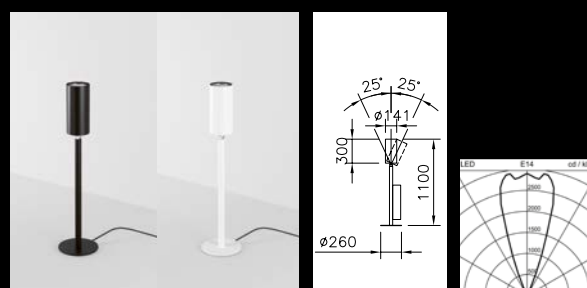

Group and control via MyLights Remote

The **STREAM** MyLights Remote variant can be grouped and controlled via Bluetooth. MyLights Remote is 100% Casambi compatible. This means that the MyLights Remote variant can be combined with all Casambi accessories. This makes it easy to control a room consisting of several luminaires via the Mobile App, a Casambi motion detector or the MyLights Switch.

read the full story:

STREAM

Product range overview

	STREAM Uplight
Luminous flux of luminaire	
16'500 lm, 7'300 lm [Tunable]	
Colour temperature	
3'000 K, 4'000 K, 2'700 K – 6'500 K [Tunable]	
Colour renderings	
Ra ≥80 / Ra ≥90 [Tunable]	
Height	
STREAM Table 350 mm	
STREAM Low 1'100 mm	
STREAM High 1'800 mm	
Colour	
Black, white	
Light control	
Pushbutton on the housing	
MyLights Remote Casambi	