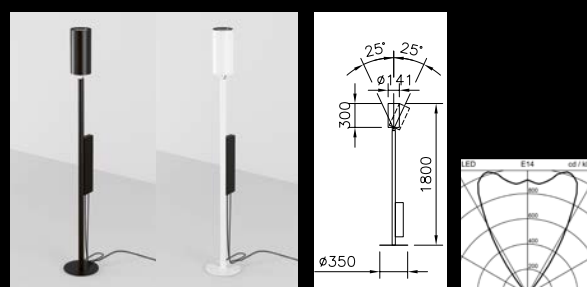

Group and control via MyLights Remote

The **STREAM** MyLights Remote variant can be grouped and controlled via Bluetooth. MyLights Remote is 100% Casambi compatible. This means that the MyLights Remote variant can be combined with all Casambi accessories. This makes it easy to control a room consisting of several luminaires via the Mobile App, a Casambi motion detector or the MyLights Switch.

read the full story:

STREAM

Product range overview

	STREAM Uplight
Luminous flux of luminaire	
16'500 lm, 7'300 lm [Tunable]	
Colour temperature	
3'000 K, 4'000 K, 2'700 K – 6'500 K [Tunable]	
Colour renderings	
Ra ≥80 / Ra ≥90 [Tunable]	
Height	
STREAM Table 350 mm	
STREAM Low 1'100 mm	
STREAM High 1'800 mm	
Colour	
Black, white	
Light control	
Pushbutton on the housing	
MyLights Remote Casambi	